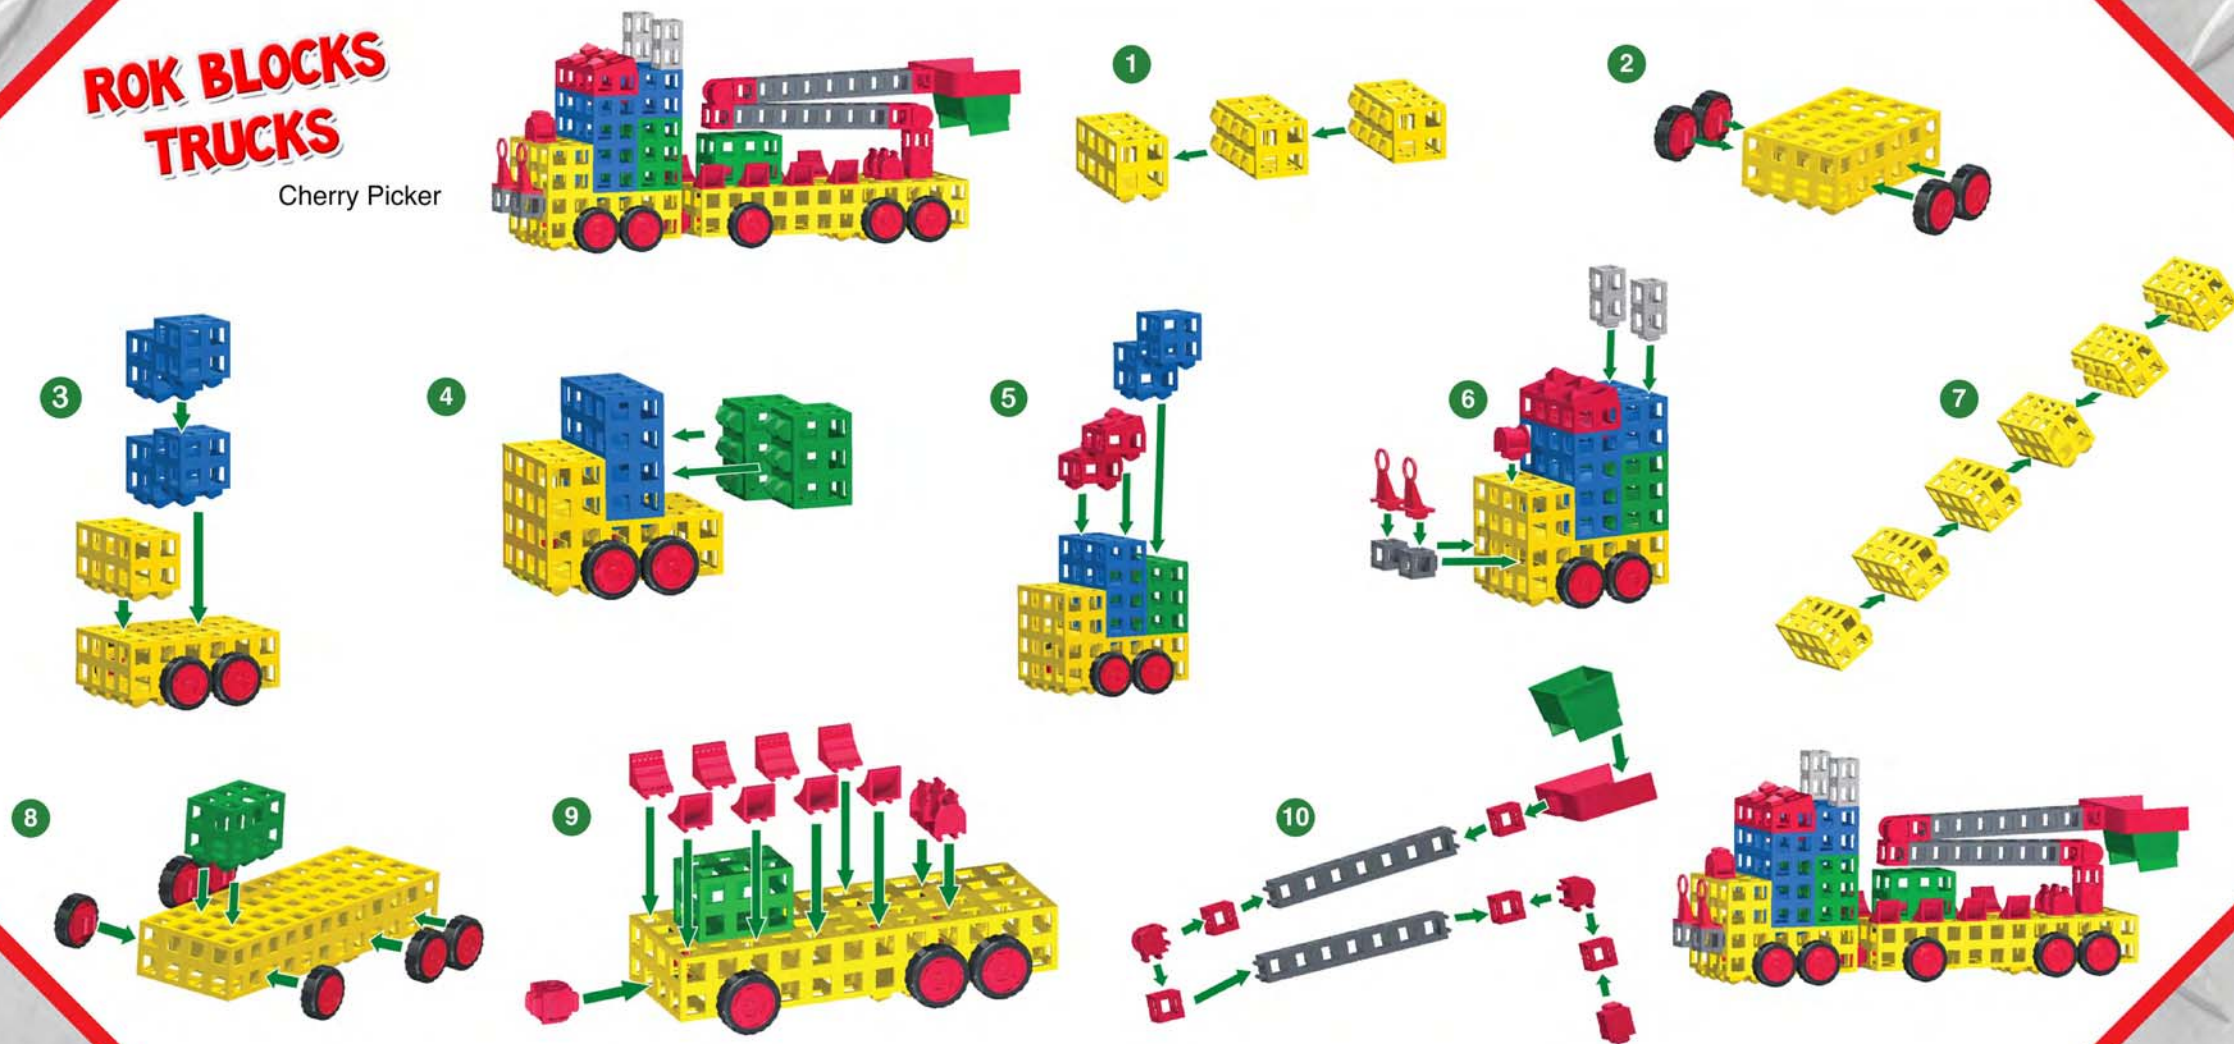

# ROK BLOCKS TRUCKS

Cherry Picker

©2014 Rokenbok Toy Company. All rights reserved. ROKENBOK® is a registered trademark of the Rokenbok Toy Company.

The Rokenbok system was created with your child's best interests in mind. All Rokenbok products are designed for high quality, precision and safety, and conform to the requirements of ASTM F963.

## ROK BLOCKS TRUCKS

Teaching Kids to Make Things That Do Things

**WARNING:**  
CHOKING HAZARD.  
Toy contains small parts.  
Not for children under 3 years.

04868

3+

## Engaging Play Never Grows Old!

ROK Blocks let kids of all ages explore their creativity, hone their fine motor skills, and build in 3D. Our system continues to evolve, just like your child. Using the Rokenbok system children can build real, working factories and bridges, learn about simple machines, and build their own creations.

# ROK BLOCKS TRUCKS

- 4x (Green 1x1 block)
  - 11x (Yellow 1x1 block)
  - 9x (Blue 1x1 block)
  - 3x (Red 1x1 block)
  - 10x (Grey 1x1 block)
  - 5x (Red 1x2 block)
  - 6x (Red 1x3 block)
  - 2x (Red 1x2 curved block)
  - 1x (Red 1x2 curved block)
  - 2x (Red 1x2 curved block)
  - 1x (Red 1x2 curved block)
  - 8x (Red 1x2 curved block)
  - 1x (Minifigure)
  - 2x (Grey 1x2 Technic beam)
  - 2x (Blue 1x2 curved block)
  - 1x (Blue 1x2 curved block)
  - 2x (Grey 1x2 Technic beam)
  - 17x (Red wheel)
  - 1x (Green 1x2 Technic beam)
  - 2x (Grey 1x2 Technic beam)
- Color of building pieces may differ from those shown.